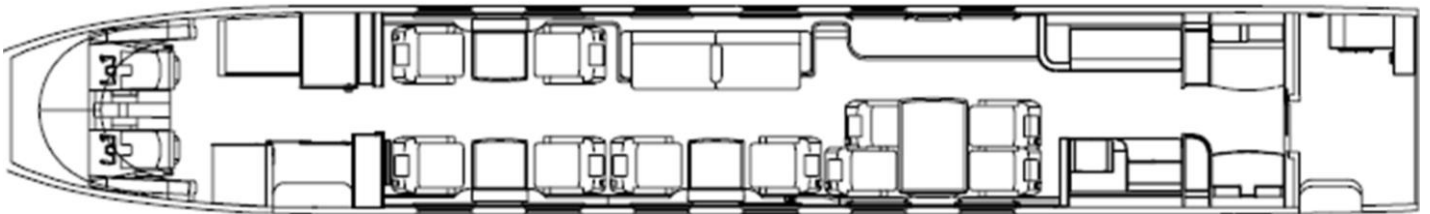

GENERAL DESCRIPTION

Made: Gulfstream G450
Date of Manufacture: August 2007

Total Flight Hour: 6900 (as of 30 Oct 2019)
Total Flight Cycle: 3212 (as of 30 Oct 2019)

ENGINES/APU:

Model: Rolls Royce TAY 611-8C	#1 Hours: 6562.5	Cycle: 3080	
	#2 Hours: 6562.5	Cycle: 3080	
APU PN GTCP36-150 SN P-193	Hours: 7866	Cycle: 6255	On Condition

IN-FLIGHT ENTERTAINMENT

IFE-CMS: Gulfstream Cabin Management System (GCMS)
LCD-Screens: 1ea – 17” Bulkhead Monitor, 1ea - 17” Credenza Monitor, and 6ea – 7” In-Seat Monitor
Media: DVD Player, CD Player, Auxiliary Audio, External Camera System
Airshow: Rockwell Collins Airshow 4000
Passenger Communication: Honeywell MCS-7000 Satcom Systems

INTERIOR - FLOORPLAN

AVIONICS COMPUTERS AND SOFTWARE

QTY	COMPONENT	MANUFACTURER	PART NUMBER
3	Air Data Module, AZ-200	Honeywell	HG1153CA02
1	Enhanced Flight Vision System,	Rockwell Collins	48539-101
1	Heads-Up Guidance System Computer, HGS-6250	Rockwell Collins	1500-3060-001
3	Inertial Reference Unit, LASEREF VI	Honeywell	HG2100AB02
1	Weather Radar, WU-880	Honeywell	7021450-801
2	EGPWM, EGPWM-100	Honeywell	7028419-1904
1	TCAS Computer, TCAS2000	ACSS	7517900-55020
2	Distance Measuring Equipment, DM-855	Honeywell	7510184-855
2	Automatic Direction Finder, ADF-855	Honeywell	7510114-855
2	ATC Transponder	Honeywell	7517402-970
2	Global Positioning System Module	Honeywell	245-604067-100
3	Multi-purpose Control Display Unit	Honeywell	7025725-951
1	Data Management Unit, DMU II	Honeywell	7031051-901
1	Digital Flight Data Recorder	Honeywell	980-4710-003
3	Modular Avionics Unit, MAU-16U	Honeywell	7024404-1913
2	Network Interface Controller	Honeywell	7026542-1901
4	Advance Graphic Module, AGM-200	Honeywell	7036410-1901
6	Display Unit, DU-1310	Honeywell	7028140-901
3	VHF Transceiver, NC-860A	Honeywell	7026203-813
1	SATCOM HPA/LNA, HP-600	Honeywell	7516250-60050
1	SATCOM SDU, SD-700	Honeywell	7516118-27011
2	HF Receiver, HF-9000	Rockwell Collins	822-0102-001
2	Voice / Data Radio Module, TR-866B	Honeywell	7026201-813
1	BBML Transceiver/Router	Gulfstream	1054023
1	Cockpit Voice Recorder	Honeywell	980-6023-002
1	Airshow Data Management Unit, Airshow 4000	Rockwell Collins	925000-100
1	Cabin Management Module, CMM1944	Rockwell Collins	1944-1-8
	Planeview Operational Software (ASC-912A)	Honeywell	EB7031236-00415
	Planeview Options Data Software	Honeywell	TT7038746-106
	Electronic Checklist Software - Top Level System	Gulfstream	GVPV006_4000001L
	CMC Diagnostic Software	Gulfstream	GIV_430.2_F02_12172011P

PAID BY HOUR CONTRACTS

Enrolled on: RRCC, Honeywell HAPP, MPP, and MSP